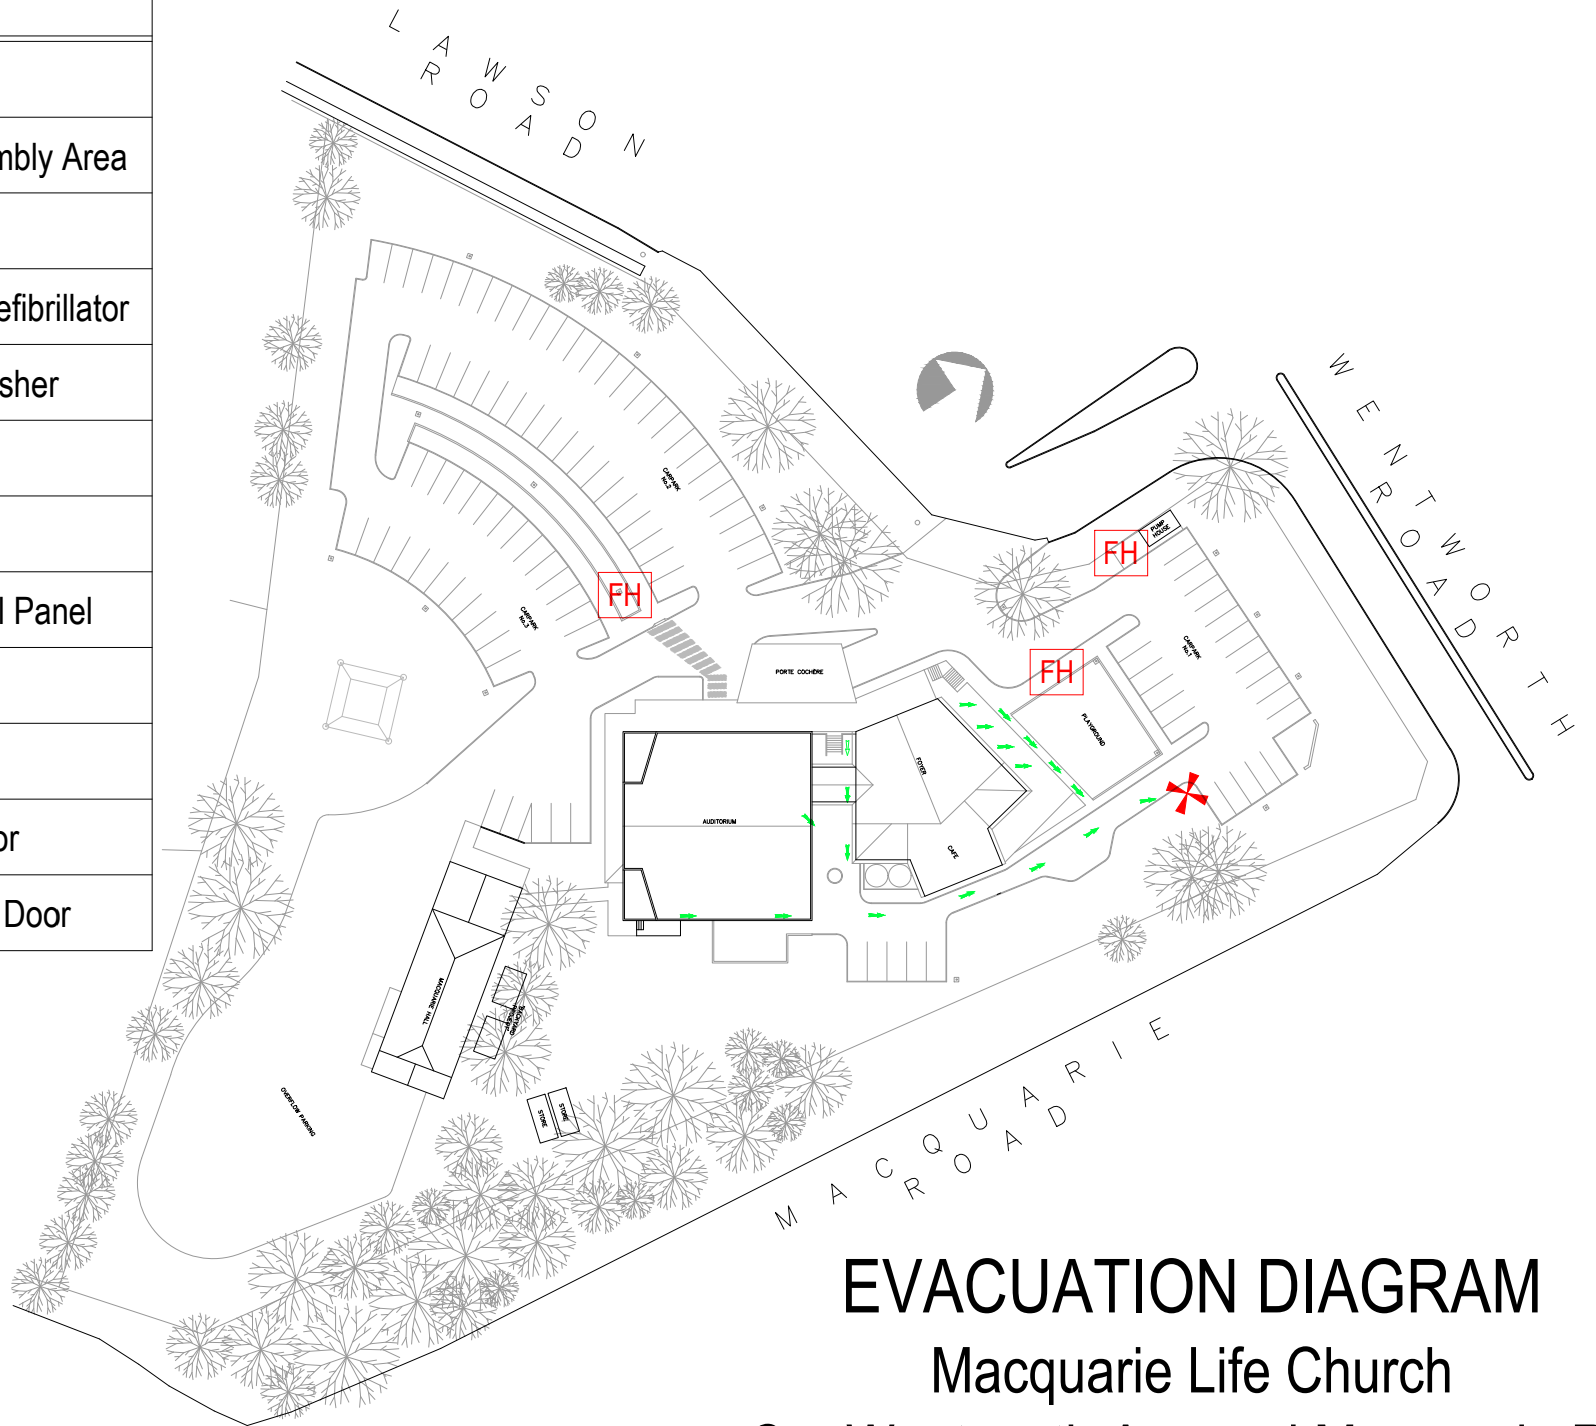

KEY	
	Evacuation Route
	Emergency Assembly Area
	First Aid Kit
	AED Automatic Defibrillator
	CO2 Fire Extinguisher
	Fire Hose Reel
	Fire Blanket
	Fire Alarm Control Panel
	Fire Hydrant
	Emergency Exit
	Exit - Latched Door
	Exit - Key Locked Door

# EVACUATION DIAGRAM

## Macquarie Life Church