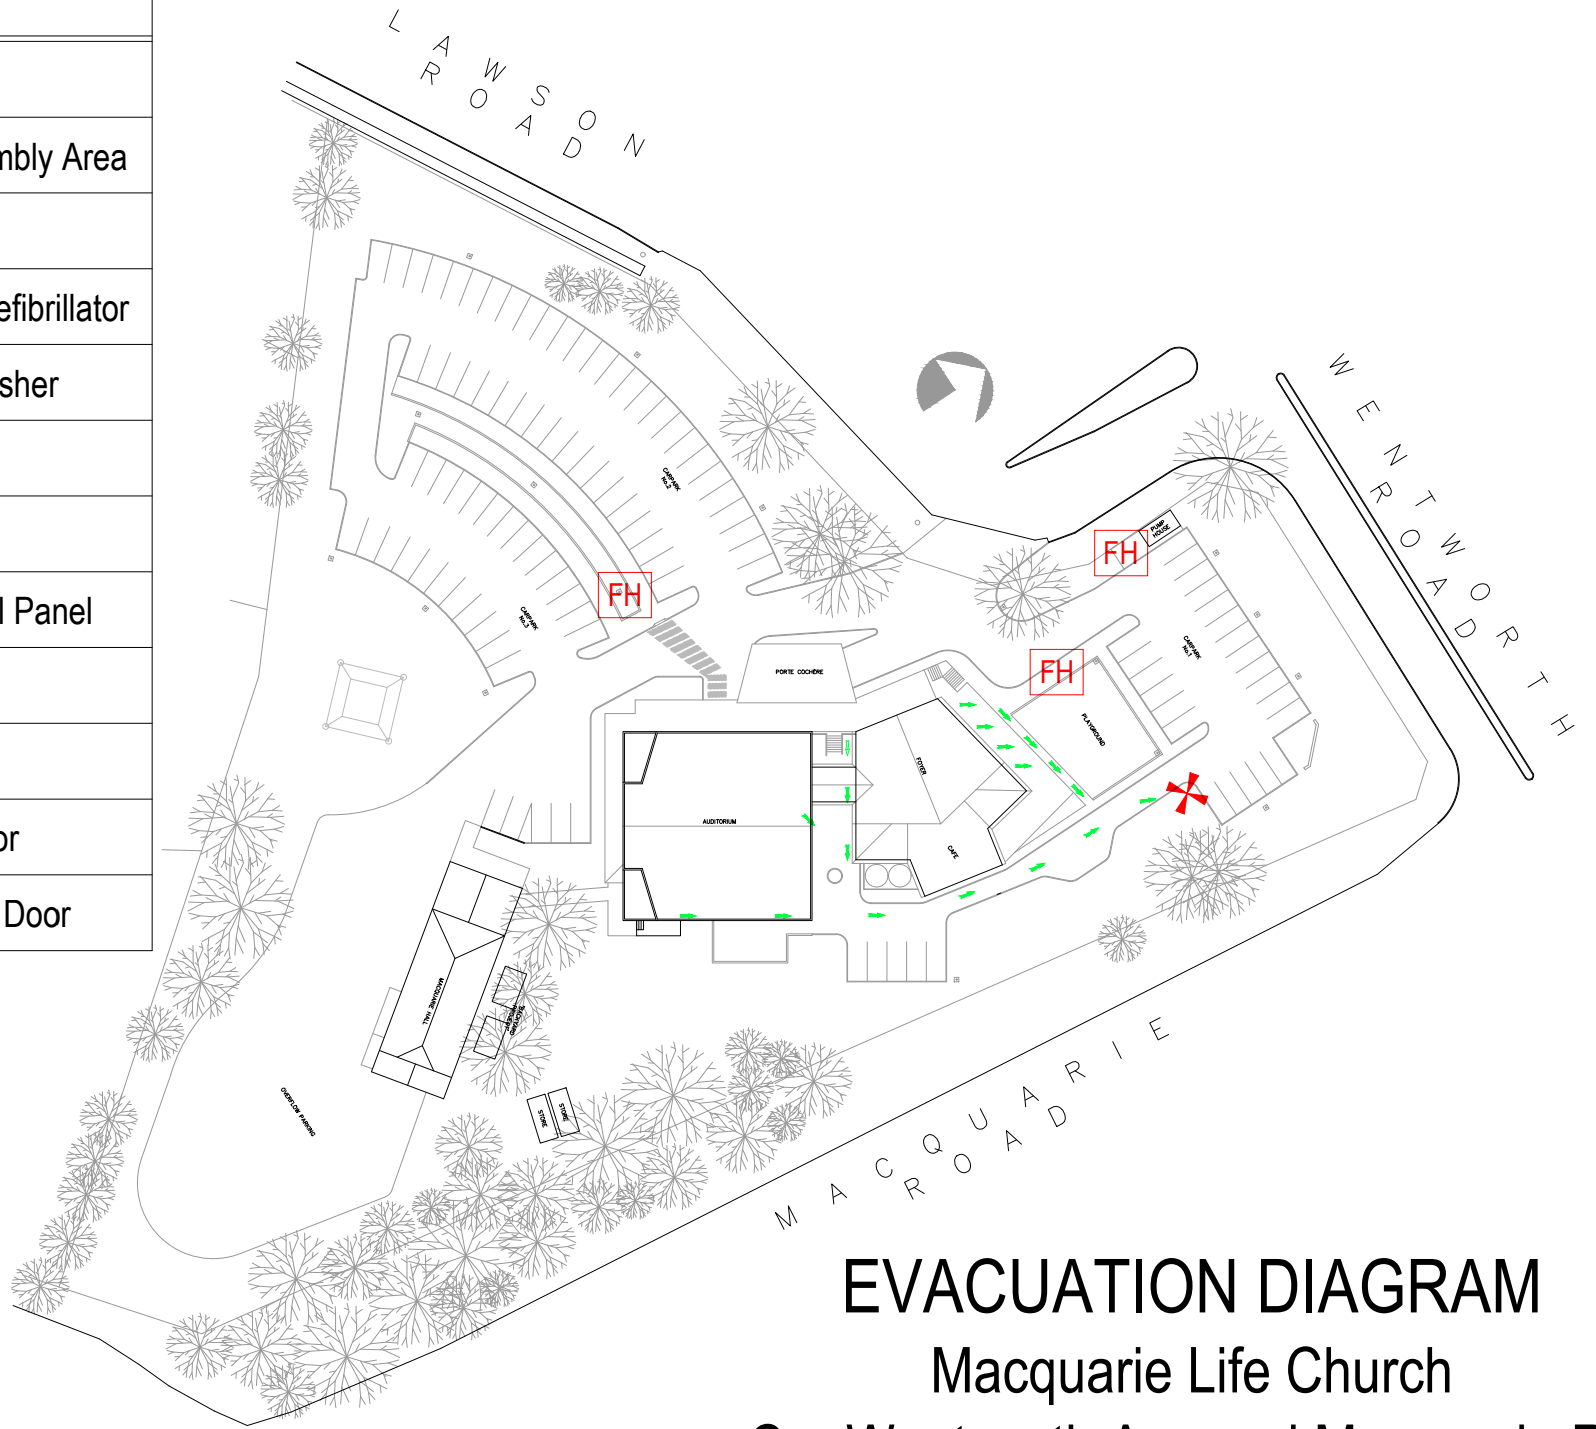

KEY	
	Evacuation Route
	Emergency Assembly Area
	First Aid Kit
	AED Automatic Defibrillator
	CO2 Fire Extinguisher
	Fire Hose Reel
	Fire Blanket
	Fire Alarm Control Panel
	Fire Hydrant
	Emergency Exit
	Exit - Latched Door
	Exit - Key Locked Door

**EVACUATION DIAGRAM**  
 Macquarie Life Church  
 Cnr Wentworth Ave and Macquarie Rd  
 Cardiff NSW 2285  
 "First Floor"